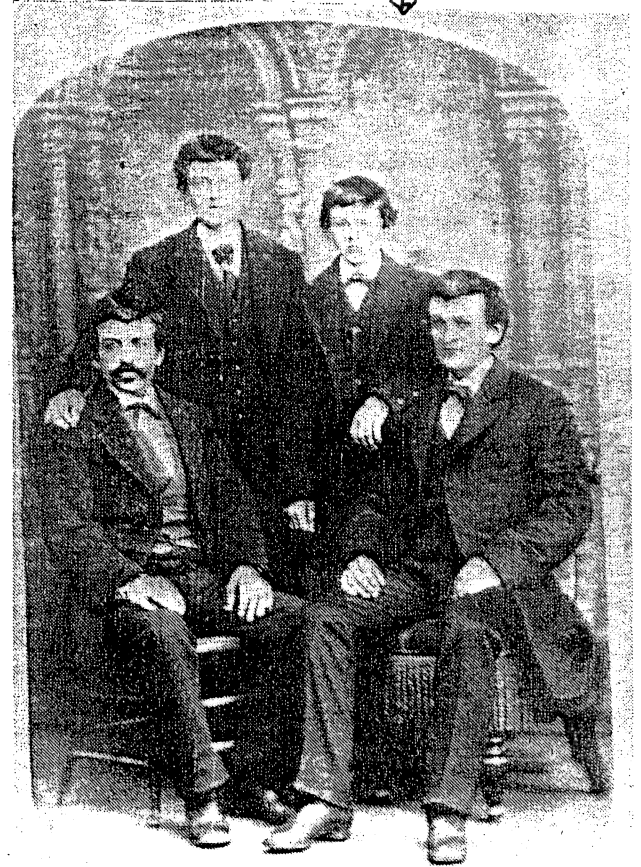

Row 3: the last from the right end, beginning left: Theresia Benitz
PEEL, Max Benitz, Genieve Pape, ?

In the yard of the Alto Benitz farm southwest of Wathena, Kansas
about 1936.

Left to Right:

George Wm. Benitz(1878 to 1947); Julius Benitz 1883-194?); Estelle Benitz LYNN(1890-195?): Wilhelmine(Minnie)Benitz PAPE:(1886-1957); Sarah Sinker Benitz: Thersia Benitz PEEL(1892-1974); Alto Richard Benitz(1882-1959); Pearl Benitz RUHNKE(dates??); Bertha Benitz ABBETT(1887-1931-killed in car accident south of Alto Benitz farm).

Picture about 1895

The father and husband, William Albert Benitz, had been killed in a horse-drawn wagon accident in 1892.

FREDERICK

ALBERT

Emil
↓

W.A.M.
Emil Albert Bill
Brothers

Far Right - my Grandfather
Wm. A. Beatty
1853-1892